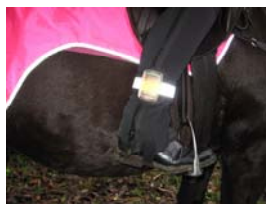

**Product Information Sheet
Handout to be given to
retailers**

**Suggested Retail Price:
See Catalogue**

Retailer Price: See Catalogue

Contact: Pedalite Sales Rep

Availability: Available now

Eco Friendly Product

Pedalite Anklelite

Product Information

Brand	Product Name	Manufacturer's Code	UPC/Barcode
Pedalite	Anklelite (aka Armlite)	SOL100K	5060161480061

Product Summary

A unique and innovative light-energy (solar) powered, eco-friendly lighting product worn around the ankle or on the arm keeping cyclists safe on the roads, protecting children as they walk/cycle to and from school and also ideal for horse riders and joggers. Recharges from natural or any artificial light and stores 6+ hours of strong flashing light.

Assistance For Retailers

Multiple high resolution and web standard images are available for download from www.pedalite.com/anklelitephotos.aspx

A best selling product through all store types. In retail stores, Anklelite is best displayed/demonstrated on a shop counter as a "grab" purchase or "impulse buy". For websites, animated flashing images are also available at www.pedalite.com/animatedphotos.aspx.

Anklelite should be displayed/located in all of the following departments: general cycling accessories, safety products, general sports and a Lighting section. Anklelite may also be worn on the arm as an arm light.

Anklelite is a Non Seasonal product with strong sales in Spring, Summer, Fall & Winter. Ideal for cycling to work or for enjoyment, jogging to get back into shape and horse-riding. Provides essential (eco) lighting to ensure user is seen in both winter AND Summer. There are many many other uses see www.pedalite.com

Value